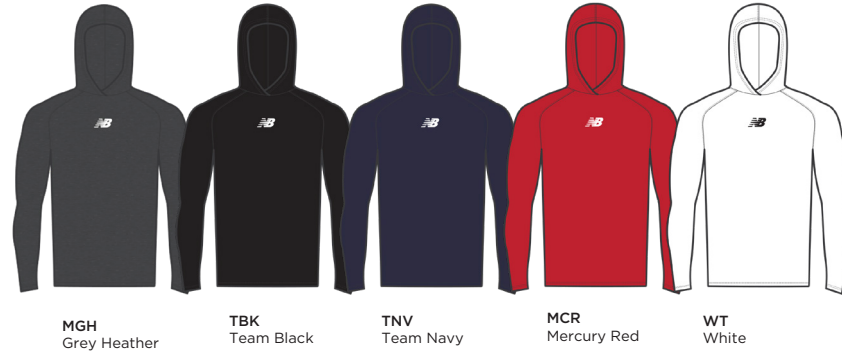

TNV Team Navy TRY Team Royal MCR Mercury Red TRE Team Red

CUSTOMIZE IT

FLEECE JOGGER

\$50.00
YOUTH - TMYP718 S-XL

- + 40% Polyester/60% Cotton
- + NB embroidery at left hip
- + Elastic leg opening
- + Side seam pockets

MHG Heather Grey BKH Black Heather TBK Team Black TNV Team Navy

CUSTOMIZE IT

ATHLETICS HOODIE

\$55.00
MEN - TMYT749
+ Athletic fit

NEW 11/1/22
XS-XL
DRY

CUSTOMIZE IT

MIDFIELD HALF ZIP

\$60.00
MEN - TMYT754
+ Athletic fit